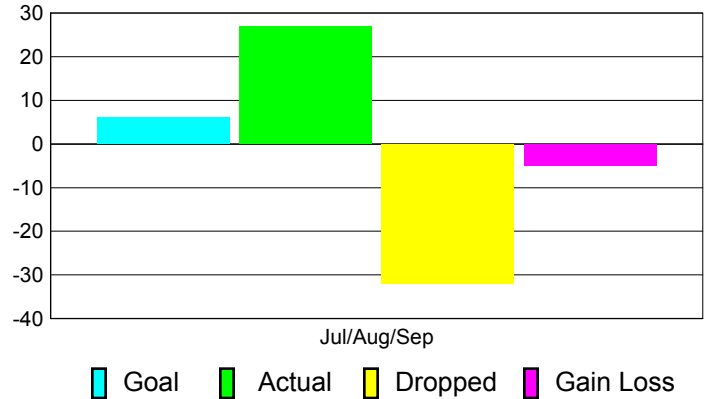

Membership Results 2012-2013

Goal, New, Dropped, Gain/Loss