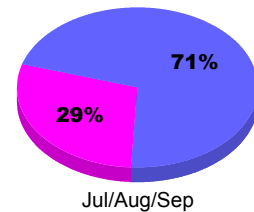

**Membership Results
2012-2013**

**Membership
2011-2012**

Month	Net Memb Goal	Actual New Memb	Actual Dropped Memb	Gain/Loss of Memb	Gain/Loss of Memb
Jul/Aug/Sep	6	27	-32	-5	-1
Totals	6	27	-32	-5	-1

Membership Results 2012-2013

Goal, New, Dropped, Gain/Loss

Comparison of Membership Gain/Loss

Current Year Compared to the Previous Year

Gender Comparison 2012-2013

Male Female